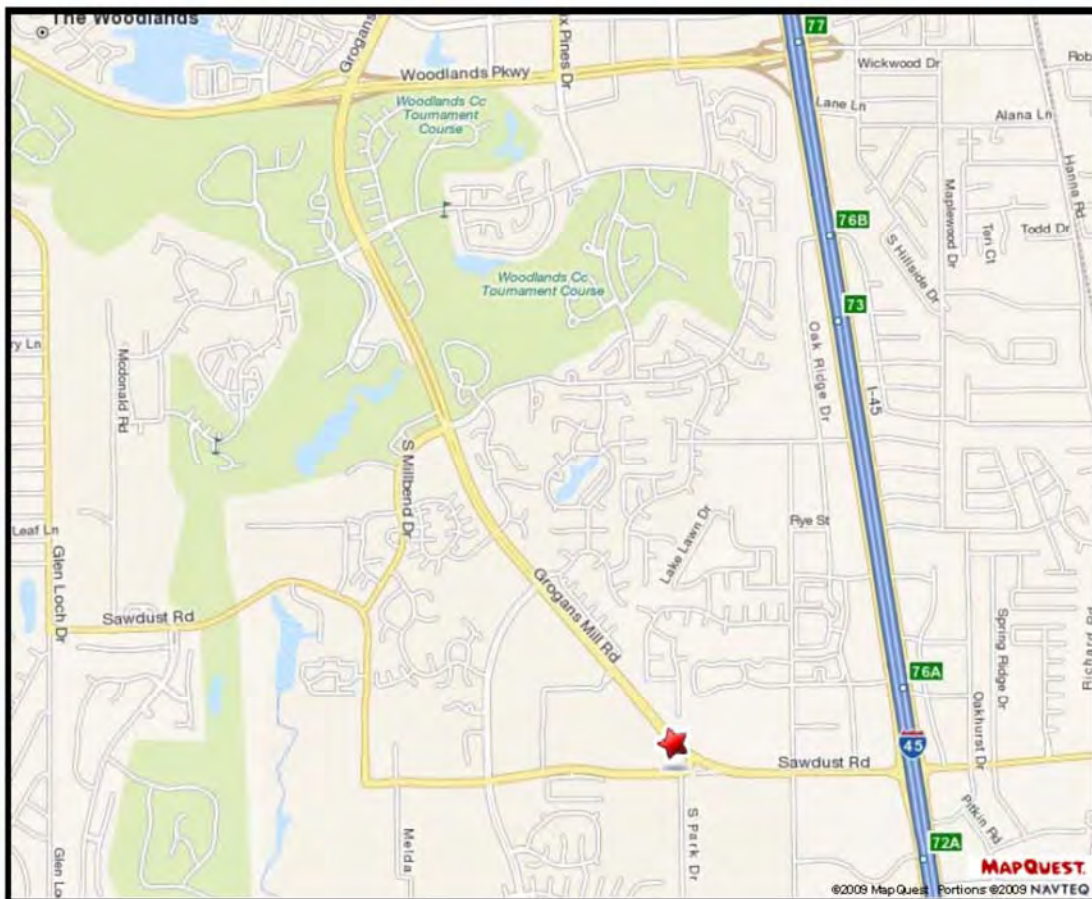

An interactive area map and driving directions are available on our website at www.DrewMcCallum.com

www.DrewMcCallum.com